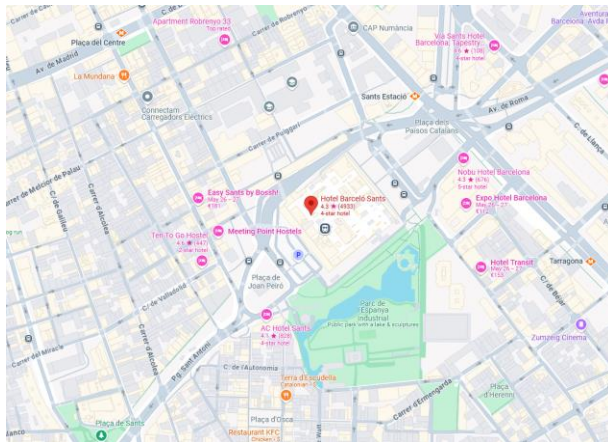

EPI Forum, Barcelona, 9-10 October 2024 ARRIVAL DIRECTIONS

VENUE – Barcelo Sants Hotel

Pl. dels Països Catalans, s/n, Sants-Montjuïc, 08014 Barcelona, Spain

The hotel is located right across the Sants train station.

If you are arriving by plane, detailed info on how to arrive to Sants Train station can be found here: <https://barcelona-bcn-airport.com/es/transportation/airport-transfer-to-sants-train-station/>. Image by Google StreetView.